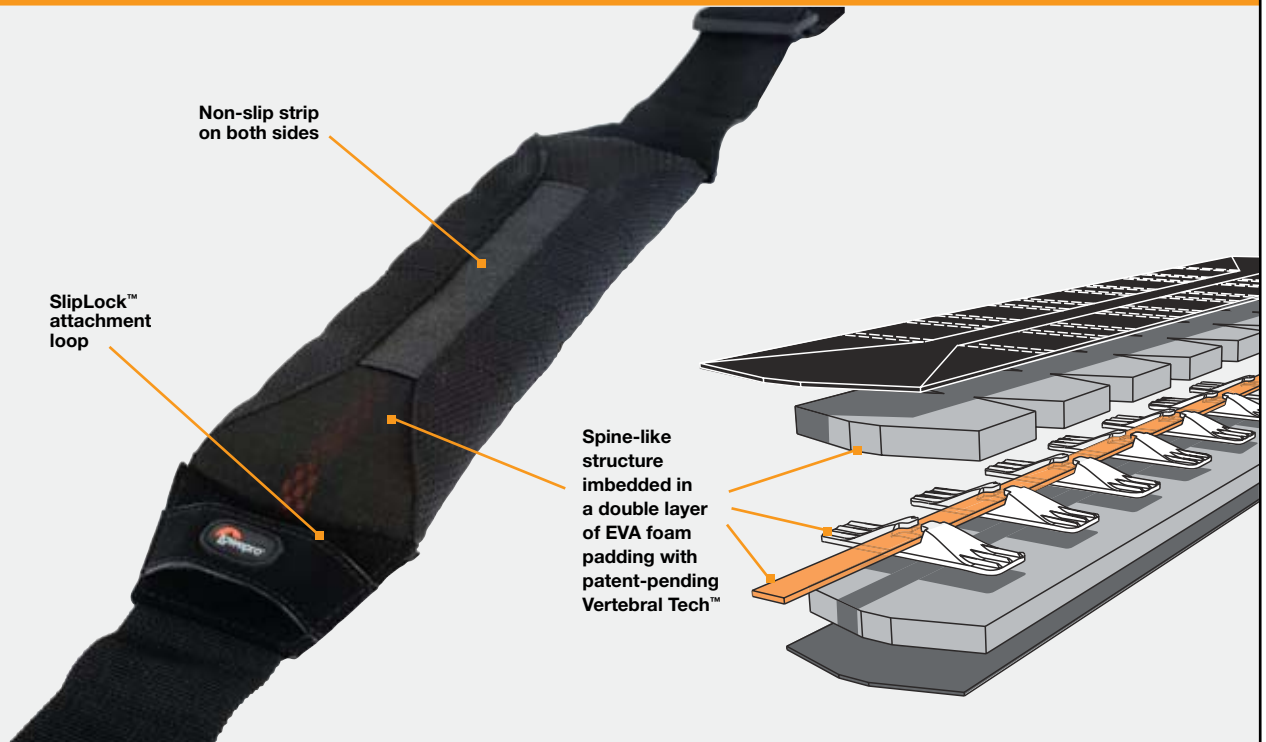

### BENEFITS

- |                                                                    |        |                                                                                                                  |
|--------------------------------------------------------------------|--------|------------------------------------------------------------------------------------------------------------------|
| <b>Vertebral, contoured design</b>                                 | —————> | ensures a comfortable fit no matter how strap is placed: left shoulder, right shoulder, facing up or facing down |
| <b>Double EVA-foam padding with patent-pending Vertebral Tech™</b> | —————> | bends to conform to the shape of a shoulder or neck and distributes weight evenly for maximum comfort            |
| <b>Sturdy metal swivel snaphooks</b>                               | —————> | provide no-twist, durable connections                                                                            |
| <b>Non-slip strip on both sides</b>                                | —————> | helps prevent shoulder strap from sliding off shoulder; serves as a camera strap keeper on top                   |
| <b>SlipLock™ attachment loop</b>                                   | —————> | expands carrying options                                                                                         |

## Vertebral Tech™ Shoulder Strap

EXTERIOR:  
12.4W x 1.5D x 16H in  
8.9 x 3.8 x 40.6 cm

Sturdy metal  
swivel snaphooks

Vertebral, contoured design  
ensures a comfortable fit no  
matter how strap is placed

[Shoulder Strap]

Non-slip strip  
on both sides

SlipLock™  
attachment  
loop

Spine-like  
structure  
imbedded in  
a double layer  
of EVA foam  
padding with  
patent-pending  
Vertebral Tech™